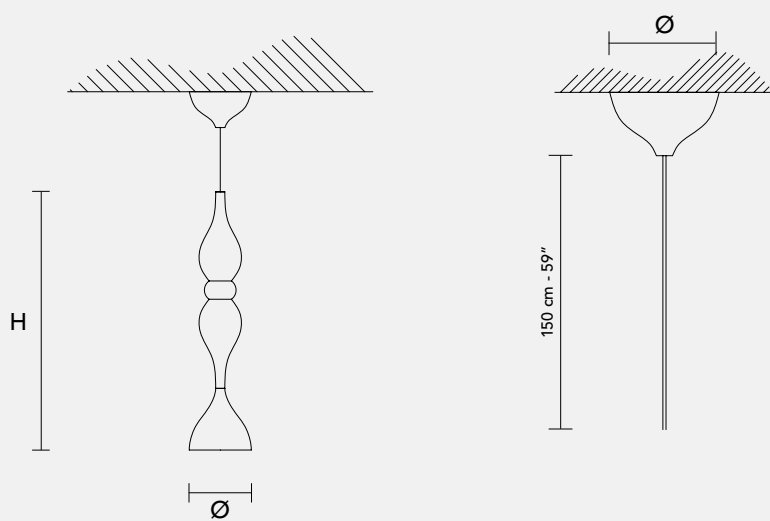

DROPOP S55

Design by: Cambia, Scatena, Turini

Installazione modulare, disponibile in 3 varianti: sospensione, plafoniera o decoro senza lampadina. Struttura in legno tornito, diffusore in metallo, illuminazione LED.

Modular Installation, available in 3 versions: suspension, ceiling or decoration without light. Turned wood frame, metal diffuser, LED bulb.

Modulare Installation, erhältlich in 3 Versionen: Aufhängung, Deckenbefestigung oder Dekoration ohne Lampen. Abgerundeter Holzrahmen, Metall-Diffusor, LED Lampen.

H 55 cm
21.65"

Ø 16 cm
6.29"

Peso: 00 kg **Imballo:** 00 m³
Weight: 00 lb **Packing:** 00 ft³

Rosone: Metallo verniciato Ø 14 cm
Canopy: Painted Metal Ø 5.51"

LED VERSION

1 x G53 x 15W max 3000°K

HALOGEN VERSION