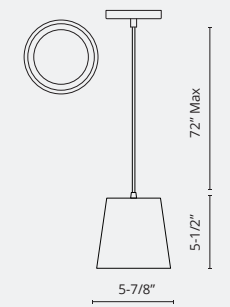

PD5206

Sophisticated LED technology meets pendant with

- Black, grey or white cone shaped shade
- Frosted acrylic diffuser
- Maximum cable length 72"
- Dimmable with ELV dimmer (Not included)
- 120V

Color Temp 3000K
CRI (Ra) >80
Dimming 100% - 10%
Rated Life 50,000 hours

Model	Voltage	Watt	LED Lumens	Delivered Lumens	Custom Options	Finish
PD5206	120V	7.5W	600	500*	2700K - 5000K Available Min. Qty May Apply	BK - Black GY - Grey WH - White

PD5216

Sophisticated LED technology meets pendants with modern design

- Bouquet of cone shaped shades in black, grey or white
- Frosted acrylic diffuser
- Maximum cable length 72"
- Dimmable with ELV dimmer (Not included)
- 120V

Color Temp 3000K
CRI (Ra) >80
Dimming 100% - 10%
Rated Life 50,000 hours

Model	Voltage	Watt	LED Lumens	Delivered Lumens	Custom Options	Finish
PD5216	120V	53W	4200	3500*	2700K - 5000K Available Min. Qty May Apply	BK - Black GY - Grey WH - White