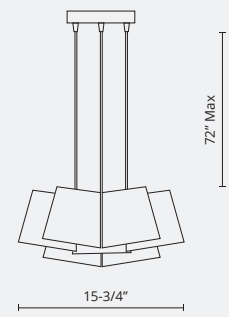

PD5206-GY

PD5206

Sophisticated LED technology meets pendant with

- Black, grey or white cone shaped shade
- Frosted acrylic diffuser
- Maximum cable length 72"
- Dimmable with ELV dimmer (Not included)
- 120V

Color Temp 3000K
CRI (Ra) >80
Dimming 100% - 10%
Rated Life 50,000 hours

Model	Voltage	Watt	LED Lumens	Delivered Lumens	Custom Options	Finish
PD5206	120V	7.5W	600	500*	2700K - 5000K Available Min. Qty May Apply	BK - Black GY - Grey WH - White

PD5216

Sophisticated LED technology meets pendants with modern design

- Bouquet of cone shaped shades in black, grey or white
- Frosted acrylic diffuser
- Maximum cable length 72"
- Dimmable with ELV dimmer (Not included)
- 120V

Color Temp 3000K
CRI (Ra) >80
Dimming 100% - 10%
Rated Life 50,000 hours

Model	Voltage	Watt	LED Lumens	Delivered Lumens	Custom Options	Finish
PD5216	120V	53W	4200	3500*	2700K - 5000K Available Min. Qty May Apply	BK - Black GY - Grey WH - White