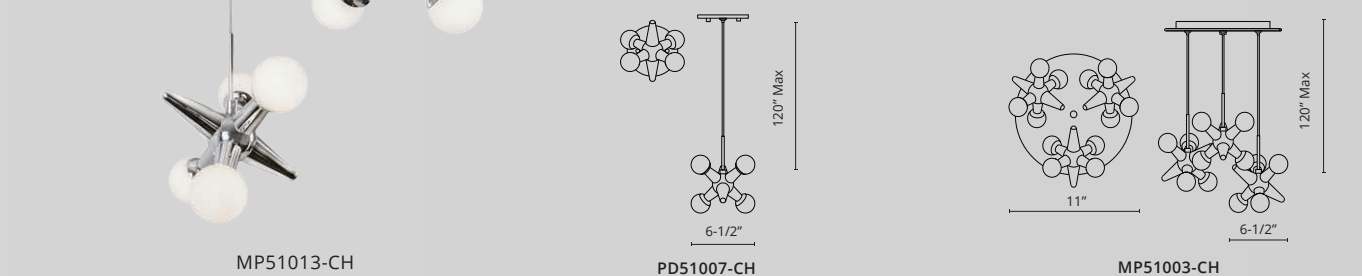

PD51007-CH

MP51005-CH

MP51013-CH

PD51007-CH

MP51003-CH

PD51007-CH / MP51003-CH / MP51005-CH / MP51009-CH / MP51013-CH

Sophisticated LED technology meets modern pendants with unique design

- Jacks design with white opal glass
- Chrome metal details
- Maximum cable length 120"
- Dimmable with ELV dimmer (not included)
- 120V
- Canopy Included

Color Temp 3000K
 CRI (Ra) >80
 Dimming 100% - 10%
 Rated Life 50,000 hours

Model	Voltage	Watt	LED Lumens	Delivered Lumens	Custom Options	Finish
PD51007-CH	120V	10W	1 x 800	420*	2700K - 5000K Available Min. Qty May Apply	CH - Chrome
MP51003-CH	120V	30W	3 x 800	1260*		
MP51005-CH	120V	50W	5 x 800	2100*		
MP51009-CH	120V	90W	9 x 800	3780*		
MP51013-CH	120V	130W	13 x 800	5460*		