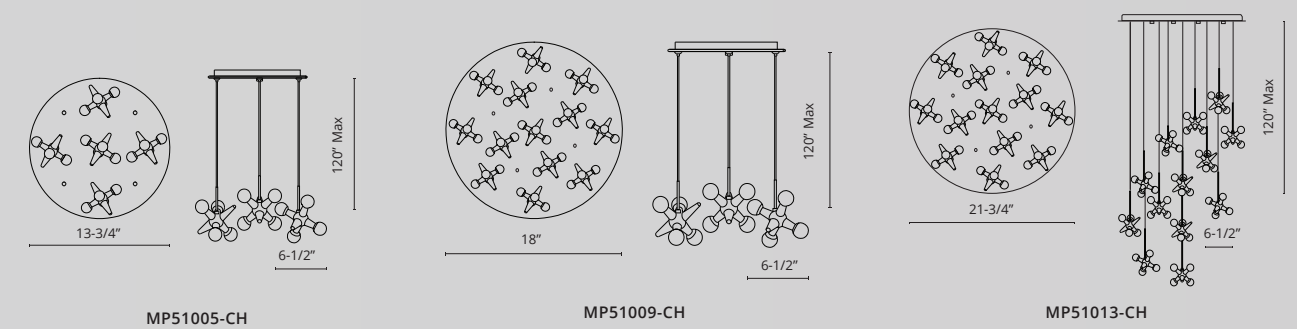

PD51007-CH

MP51005-CH

MP51013-CH

PD51007-CH

MP51003-CH

PD51007-CH / MP51003-CH / MP51005-CH / MP51009-CH / MP51013-CH

Sophisticated LED technology meets modern pendants with unique design

- Jacks design with white opal glass
- Chrome metal details
- Maximum cable length 120"
- Dimmable with ELV dimmer (not included)
- 120V
- Canopy Included

Color Temp 3000K
 CRI (Ra) >80
 Dimming 100% - 10%
 Rated Life 50,000 hours

Model	Voltage	Watt	LED Lumens	Delivered Lumens	Custom Options	Finish
PD51007-CH	120V	10W	1 x 800	420*	2700K - 5000K Available Min. Qty May Apply	CH - Chrome
MP51003-CH	120V	30W	3 x 800	1260*		
MP51005-CH	120V	50W	5 x 800	2100*		
MP51009-CH	120V	90W	9 x 800	3780*		
MP51013-CH	120V	130W	13 x 800	5460*		