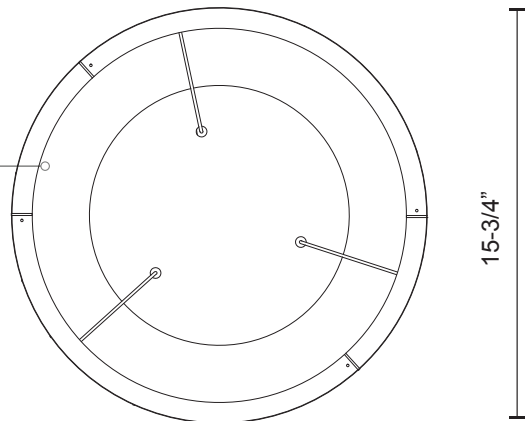

PD12716

SPECIFICATION SHEET

PROJECT		
DATE		TYPE

Sophisticated LED technology meets pendants with modern design

- Circular strips with inner illumination
- Acrylic lens
- Dimmable with ELV dimmer (Not included)
- 120V

Color Temp 3000K
 CRI (Ra) >90
 Dimming 100% - 10%
 Rated Life 50,000 hours

Voltage	Watt	LED Lumens	Delivered Lumens	Finish(es)
120V	69W	4800lm	1461	BK - Black
120V	69W	4800lm	1721	BN - Brushed Nickel
120V	69W	4800lm	1971	WH - White
120V	69W	4800lm	1506	WT - Walnut

PD12716-BK

Metal Finish
 BK - Black
 BN - Brushed Nickel
 WH - White
 WT - Walnut

Acrylic Lens

PD12716-BK

PD12716-BN

PD12716-WH

PD12716-WT