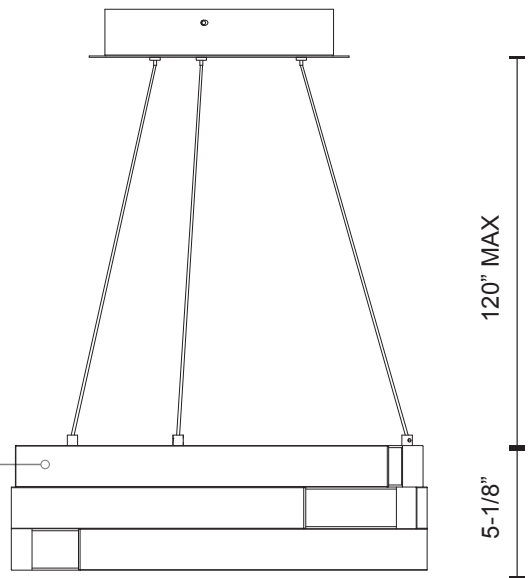

PD12716

SPECIFICATION SHEET

PROJECT		
DATE		TYPE

Sophisticated LED technology meets pendants with modern design

- Circular strips with inner illumination
- Acrylic lens
- Dimmable with ELV dimmer (Not included)
- 120V

Color Temp 3000K
 CRI (Ra) >90
 Dimming 100% - 10%
 Rated Life 50,000 hours

Voltage	Watt	LED Lumens	Delivered Lumens	Finish(es)
120V	69W	4800lm	1461	BK - Black
120V	69W	4800lm	1721	BN - Brushed Nickel
120V	69W	4800lm	1971	WH - White
120V	69W	4800lm	1506	WT - Walnut

PD12716-BK

Metal Finish
 BK - Black
 BN - Brushed Nickel
 WH - White
 WT - Walnut

Acrylic Lens

PD12716-BK

PD12716-BN

PD12716-WH

PD12716-WT