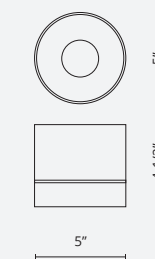

Adjusted Angle

FM9405-WH

Adjusted Angle

FM9405-WH

Sophisticated LED technology meets flush mount with modern simplicity

- Cylinder shaped flush mount with multiple adjustable angles
- White metal details
- Dimmable with ELV dimmer (Not included)
- 120V