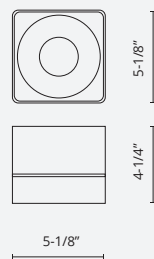

FM9304-WH

Adjusted Angle

Adjusted Angle

FM9304-WH

Sophisticated LED technology meets flush mount with modern simplicity

- Square shaped flush mount with multiple adjustable angles
- White metal details
- Dimmable with ELV dimmer (Not included)
- 120V

Color Temp 3000K
CRI (Ra) >80
Dimming 100% - 10%
Rated Life 50,000 hours

Model	Voltage	Watt	LED Lumens	Delivered Lumens	Custom Options	Finish
FM9304-WH	120V	9W	600	500*	2700K - 5000K Available Min. Qty May Apply	WH - White