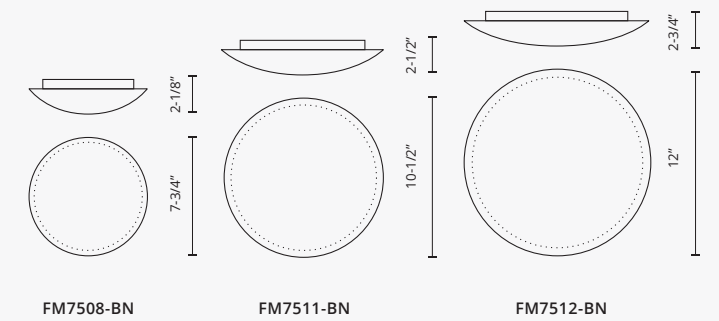

FM7512-BN

FM7511-BN

FM7508-BN

FM7508-BN / FM7511-BN / FM7512-BN

Sophisticated LED technology meets flush mount with modern simplicity

- Round white opal glass encased in clear glass
- Dimmable with ELV dimmer (Not included)
- Brushed nickel metal details
- 120V

Color Temp 3000K
 CRI (Ra) >80
 Dimming 100% - 10%
 Rated Life 50,000 hours

Model	Voltage	Watt	LED Lumens	Delivered Lumens	Custom Options	Finish
FM7508-BN	120V	14W	1200	480	2700K - 5000K Available Min. Qty May Apply	BN - Brushed Nickel
FM7511-BN	120V	14W	1200	550		
FM7512-BN	120V	18W	1300	420		