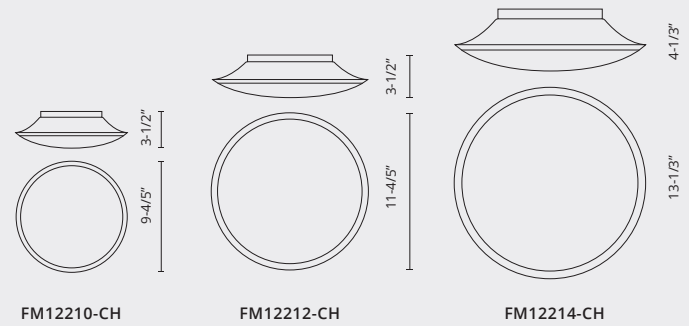

FM12214-CH

FM12212-CH

FM12210-CH

FM12210-CH / FM12212-CH / FM12214-CH

Sophisticated LED technology meets ceiling with minimalist design

- Up and down lights with white glass
- Chrome metal details
- Dimmable with ELV dimmer (Not included)
- 120V

FM11019-WH

FM11015-WH

FM11011-WH

FM11011-WH / FM11015-WH / FM11019-WH

Sophisticated LED technology meets ceiling with minimalist design

- Round white glass with dome bottom
- White powder coated canopy
- Dimmable with ELV dimmer (Not included)
- 120V