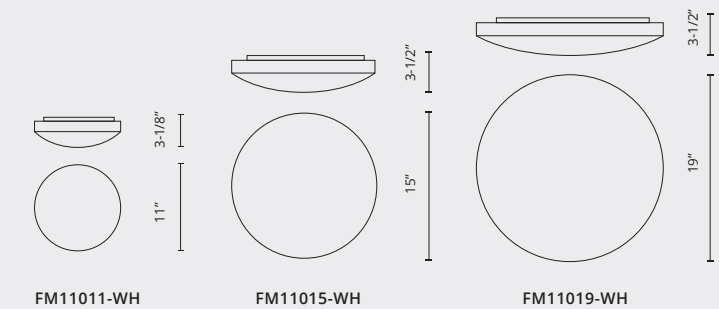

Color Temp 3000K
CRI (Ra) >80
Dimming 100% - 10%
Rated Life 50,000 hours

Model	Voltage	Watt	LED Lumens	Delivered Lumens	Custom Options	Finish
FM12210-CH	120V	14W	1000	600*	2700K - 5000K Available Min. Qty May Apply	CH - Chrome
FM12212-CH	120V	14W	1000	600*		
FM12214-CH	120V	18W	1500	830*		

FM11019-WH

FM11015-WH

FM11011-WH

FM11011-WH / FM11015-WH / FM11019-WH

Sophisticated LED technology meets ceiling with minimalist design

- Round white glass with dome bottom
- White powder coated canopy
- Dimmable with ELV dimmer (Not included)
- 120V