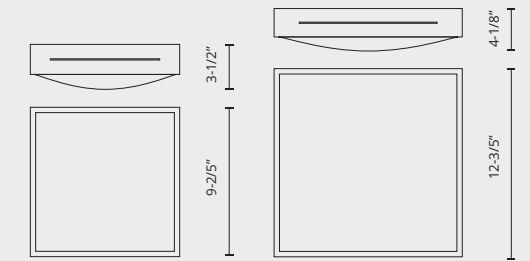

FM11513-WH

FM11509-WH