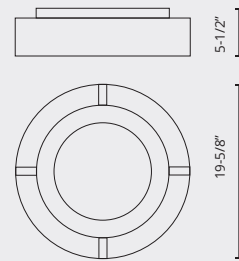

FM11920-BK

FM11920-WH

FM11920

Sophisticated LED technology meets ceiling with minimalist design

- Aluminum drum shaped fixture with acrylic diffuser
- Black or white metal details
- Dimmable with ELV dimmer (Not included)
- 120V

Color Temp 3000K
 CRI (Ra) >80
 Dimming 100% - 10%
 Rated Life 50,000 hours

Model	Voltage	Watt	LED Lumens	Delivered Lumens	Custom Options	Finish
FM11920	120V	19W	1600	880*	2700K - 5000K Available Min. Qty May Apply	BK - Black WH - White