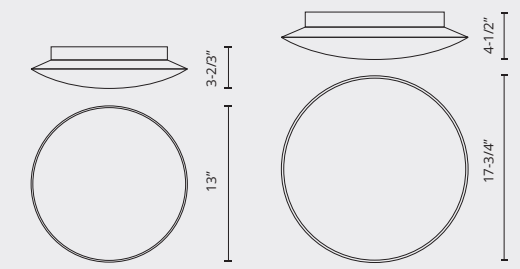

FM11318-CH

FM11313-CH