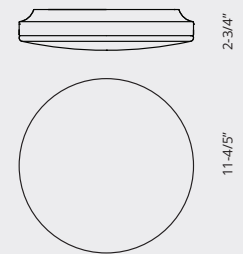

FM12411-SV

FM12411-CH

FM12411

Sophisticated LED technology meets ceiling with elegant design

- White acrylic diffuser
- Chrome or silver metal details
- Dimmable with ELV dimmer (Not included)
- 120V

Color Temp 3000K
 CRI (Ra) >80
 Dimming 100% - 10%
 Rated Life 50,000 hours