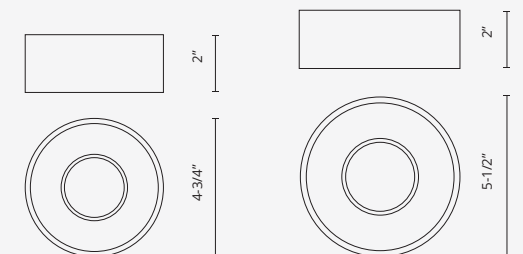

FM10205-WH

FM10206-WH

FM10605-WH / FM10705-WH

Sophisticated LED technology meets flush mount with modern simplicity

- Square and cylinder shaped flush mounts
- Dimmable with ELV dimmer (Not included)
- White metal details
- 120V

Color Temp 3000K
CRI (Ra) >80
Dimming 100% - 10%
Rated Life 50,000 hours

Model	Voltage	Watt	LED Lumens	Delivered Lumens	Custom Options	Finish
FM10605-WH	120V	15W	1100	775*	2700K - 5000K Available Min. Qty May Apply	WH - White
FM10705-WH	120V	15W	1100	775*		

FM10205-WH / FM10206-WH

Sophisticated LED technology meets flush mount with modern simplicity

- Shallow cylinder shaped flush mount
- Dimmable with ELV dimmer (Not included)
- White metal details
- 120V

Color Temp 3000K
CRI (Ra) >80
Dimming 100% - 10%
Rated Life 50,000 hours

Model	Voltage	Watt	LED Lumens	Delivered Lumens	Custom Options	Finish
FM10205-WH	120V	15W	1100	880*	2700K - 5000K Available Min. Qty May Apply	WH - White
FM10206-WH	120V	15W	1100	880*