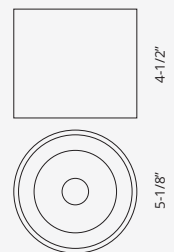

FM10605-WH