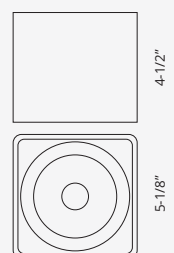

FM10605-WH

FM10705-WH