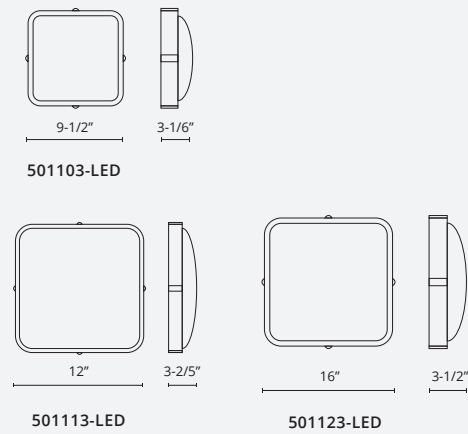

501113-LED

501102-LED / 501112-LED / 501122-LED

Sophisticated LED technology meets ceiling with modern simplicity

- Round white opal glass
- Dimmable with ELV dimmer (Not included)
- Brushed nickel details
- 120V

Color Temp 3000K
CRI (Ra) >80
Dimming 100% - 10%
Rated Life 50,000 hours

Model	Voltage	Watt	LED Lumens	Delivered Lumens	Custom Options	Finish
501102-LED	120V	15W	1300	650	2700K - 5000K Available Min. Qty May Apply	BN - Brushed Nickel
501112-LED	120V	15W	1300	700		
501122-LED	120V	19W	1600	850		

501103-LED / 501113-LED / 501123-LED

Sophisticated LED technology meets ceiling with modern simplicity

- Square white opal glass
- Dimmable with ELV dimmer (Not included)
- Brushed nickel details
- 120V

Color Temp 3000K
CRI (Ra) >80
Dimming 100% - 10%
Rated Life 50,000 hours

Model	Voltage	Watt	LED Lumens	Delivered Lumens	Custom Options	Finish
501103-LED	120V	15W	1300	600	2700K - 5000K Available Min. Qty May Apply	BN - Brushed Nickel
501113-LED	120V	15W	1300	700		
501123-LED	120V	19W	1600	800