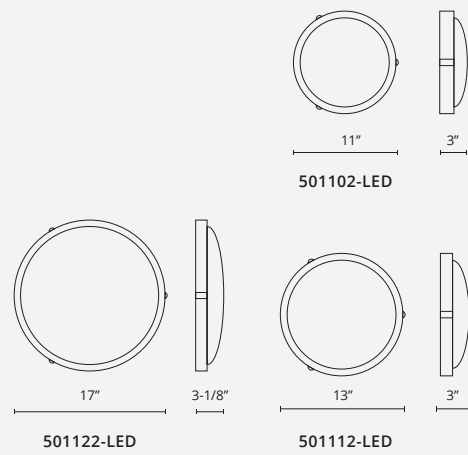

501112-LED