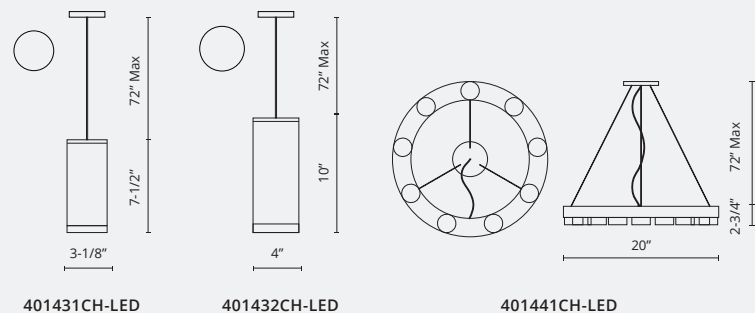

401431CH-LED

401432CH-LED

401441CH-LED