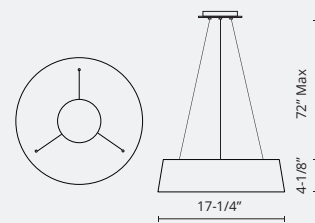

401207BK-LED

401207WH-LED

401207-LED

Sophisticated LED technology meets pendants with modern design

- Black metal shade with gold interior or white metal shade with silver interior
- White opal semi-domed interior glass
- Maximum cable length 72"
- Dimmable with ELV dimmer (Not included)
- 120V

Color Temp 3000K
 CRI (Ra) >80
 Dimming 100% - 10%
 Rated Life 50,000 hours

Model	Voltage	Watt	LED Lumens	Delivered Lumens	Custom Options	Finish
401207-LED	120V	18W	1600	1000	2700K - 5000K Available Min. Qty May Apply	BK - Black WH - White