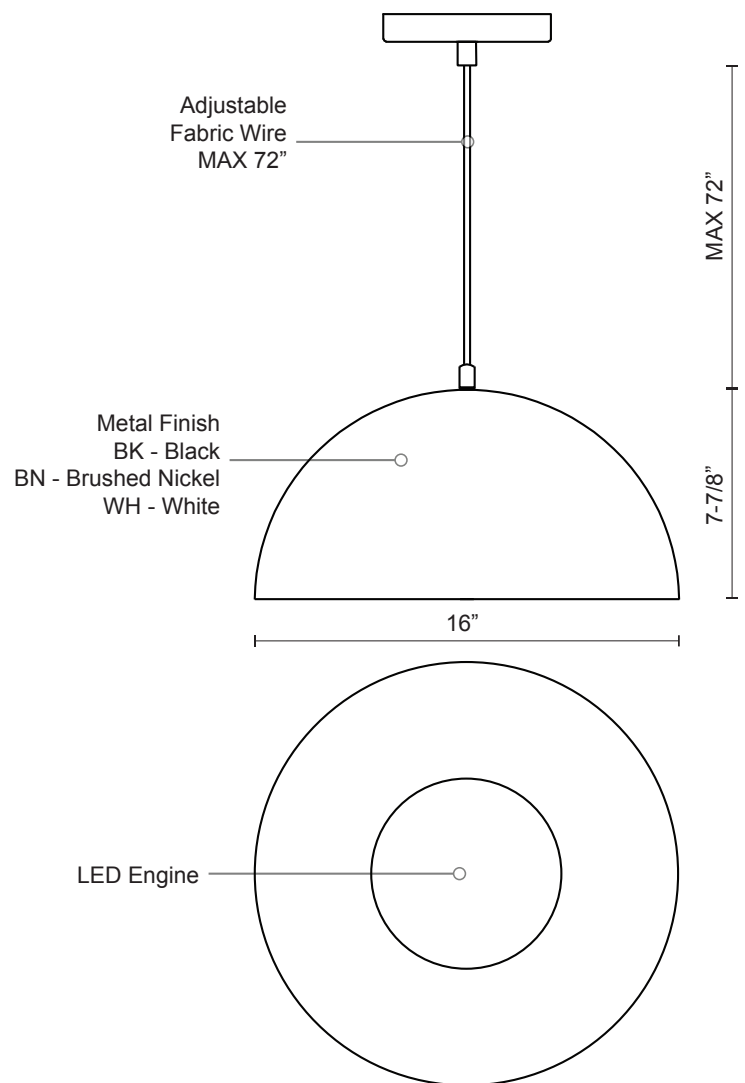

401142-LED

SPECIFICATION SHEET

Sophisticated LED technology meets pendant with timeless design

- Black, brushed nickel or white dome shade
- Bottom bowl with upward light and reflects back down off gloss white interior
- Four different sizes with max. cable length 72"
- Dimmable with ELV dimmer (Not included)
- 120V

Color Temp 3000K
 CRI (Ra) >80
 Dimming 100% - 10%
 Rated Life 50,000 hours

Voltage	Watt	LED Lumens	Delivered Lumens	Finish(es)
120V	23W	2000lm	1000lm*	BK / BN / WH

* Subject to testing confirmation

PROJECT	
DATE	TYPE

401142 BN-LED

401142 BK-LED

401142 BN-LED

401142 WH-LED