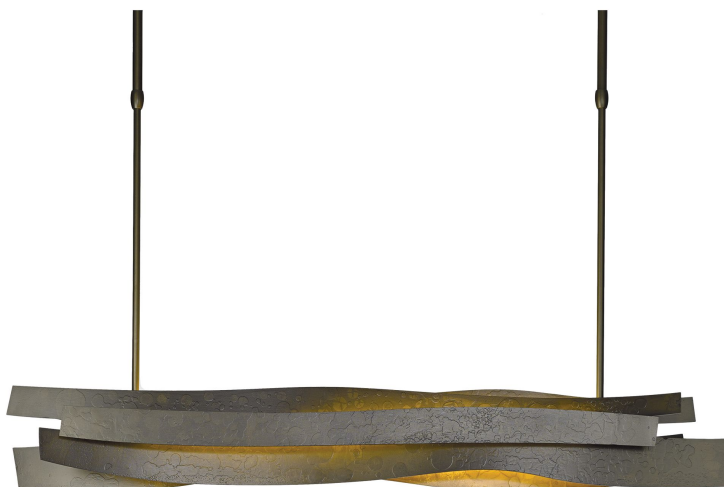

PRODUCT SPECIFICATIONS

Landscape LED Pendant

Base Item #139727

Item #139727D-07-NO

Looking at our Landscape Pendant, it's easy to imagine the bands of horizontal steel as different strata of stone and earth. LEDs glow at its core like magma simmering just below a volcano's peak. Crafted using red-hot (but not molten) metal.

FINISH

Dark Smoke - 07

OVERALL HEIGHT

Standard: 37" - 49"

LAMPING

LED

SPECIFICATIONS

Landscape LED Pendant

Base Item #: 139727

Item #: 139727D-07-NO

Adjustable pendant.

- Handcrafted to order by skilled artisans in Vermont, USA
- Lifetime Limited Warranty when installed in residential setting
- Slope ceiling adaptable one way to 45 degrees
- Includes adjustable stem and canopy kit

Dimensions

Height 5.30"

Length 37.40"

Width 5.30"

Product Weight 28.00 lbs

Overall Height 37.00" to 49.90"

Canopy 5.0 X 27.8

Packed Weight 35.00 lbs