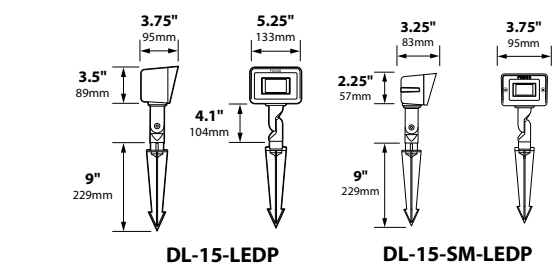

MOUNTING ACCESSORIES

BEAM/GLARE CONTROL

- FA-07-15/-SM Square 1/4" Hex Cell Louver
- FA-10-15/-SMBLUE Blue Tempered Glass Lens
- FA-10-15/-SMGREEN Green Tempered Glass Lens

JOB INFORMATION

Type: _____ Date: _____

Job Name: _____

Cat. No.: _____

Lamp(s): _____

Specifier: _____

Contractor: _____

Notes: _____

FOCUS INDUSTRIES INC.
25301 COMMERCENTRE DRIVE
LAKE FOREST, CA 92630

www.focusindustries.com
sales@focusindustries.com
(949) 830-1350 • FAX (949) 830-3390

Black Texture (Standard)	Antique Verde	Bronze Texture	Camel	White Texture	Hunter Texture	Rust	Weathered Iron	Weathered Brown	Stucco	Rubbed Verde	Chrome Powder	Terra Cotta	Acid Rust	Acid Verde	Black Acid Treatment
-BLT	-ATV	-BRT	-CAM	-WTX	-HTX	-RST	-WIR	-WBR	-STU	-RBV	-CPR	-TRC	-BAR/CAR	-BAV/CAV	-BAT