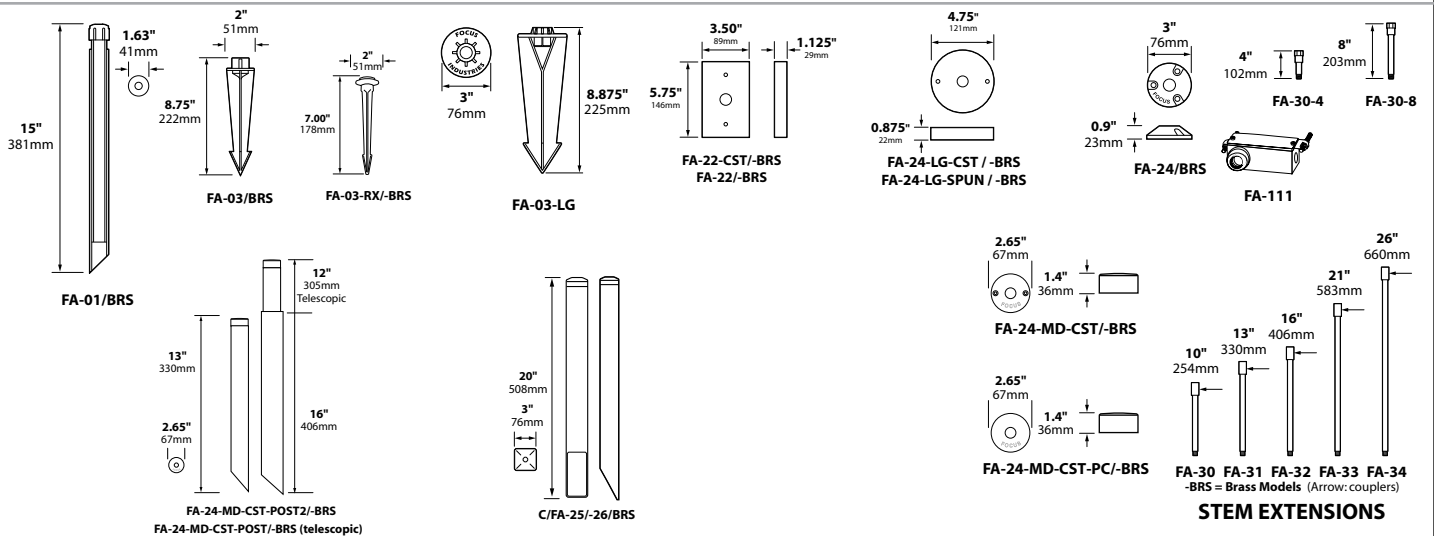

MOUNTING ACCESSORIES

BEAM/GLARE CONTROL

- FA-07-15/-SM Square 1/4" Hex Cell Louver
- FA-10-15/-SMBLUE Blue Tempered Glass Lens
- FA-10-15/-SMGREEN Green Tempered Glass Lens

JOB INFORMATION

Type: _____ Date: _____

Job Name: _____

Cat. No.: _____

Lamp(s): _____

Specifier: _____

Contractor: _____

Notes: _____

FOCUS INDUSTRIES INC.
25301 COMMERCENTRE DRIVE
LAKE FOREST, CA 92630

www.focusindustries.com
sales@focusindustries.com
(949) 830-1350 • FAX (949) 830-3390

Black Texture (Standard)	Antique Verde	Bronze Texture	Camel	White Texture	Hunter Texture	Rust	Weathered Iron	Weathered Brown	Stucco	Rubbed Verde	Chrome Powder	Terra Cotta	Acid Rust	Acid Verde	Black Acid Treatment
-BLT	-ATV	-BRT	-CAM	-WTX	-HTX	-RST	-WIR	-WBR	-STU	-RBV	-CPR	-TRC	-BAR/CAR	-BAV/CAV	-BAT