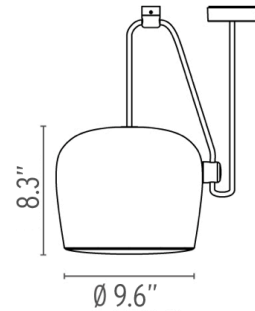

### Physical

Cord Length (inches)	354" - White
Construction Material	ABS, Aluminum, PMMA
Weight	7.1 lbs

○ FU009009 White

### Dimensional Image