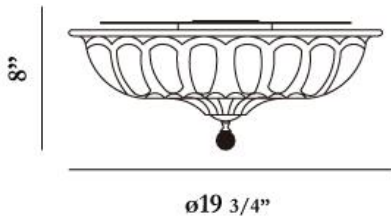

VINTAGE, 3-LIGHT LARGE FLUSHMOUNT

Product Details

Item No.	:	22944-016
Finish	:	Chrome
Shade	:	Clear
Diameter	:	19.75"
Height	:	8"
Est. Weight	:	23.36 lbs
Approval	:	cETLus

BULB DETAILS

No. of Bulbs	:	3
Bulb Type	:	B10
Bulb Voltage	:	120V
Bulb Wattage	:	60W
Bulb Socket	:	E12
Input Voltage	:	120V
Dimmable	:	Yes
Bulb Included	:	No

Options Available

ITEM NO.	FINISH	SHADE
22944-016	Chrome	Clear

Casted crystal glass and rich crystal faceted accent with hand polished chrome mounting

TECHNICAL DETAILS

Canopy Diameter	:	6"
Canopy Height	:	1"