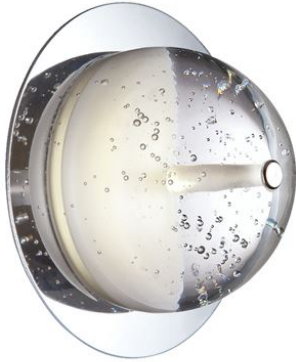

ICE, ICE, 1-LIGHT LED SURFACE MOUNT

Product Details

Item No.	:	27086-018
Finish	:	Chrome
Shade	:	Frost Bubble Glass
Length	:	4.5"
Width	:	4.5"
Max Extension	:	2.5"
Est. Weight	:	1.76 lbs
Approval	:	cETLus

BULB DETAILS

No. of Bulbs	:	1
Bulb Type	:	LED
Bulb Wattage	:	2W
Bulb Socket	:	LED
Input Voltage	:	120V
Lumens	:	480lm
Kelvin	:	4000K
CRI	:	80+
Bulb Included	:	Yes

Options Available

ITEM NO.	FINISH	SHADE
27086-018	Chrome	Frost Bubble Glass

Solid clear glass encased on polished chrome

PROJECT INFORMATION

Job Name: Date: Type:

Comments: