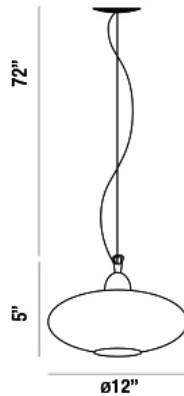

TECHNICAL DETAILS

Hanging Support Type	:	Aircraft Cable
Aircraft Cable Length	:	72"
Power Wire Length	:	72"

Ribbed oval hand blown glass with chrome accents