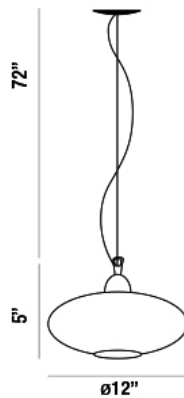

### Product Details

Item No.	:	30458-024
Finish	:	Chrome
Shade	:	Opal White
Diameter	:	12"
Height	:	5"
Est. Weight	:	7.48 lbs
Approval	:	cETLus

### BULB DETAILS

No. of Bulbs	:	1
Bulb Type	:	A19
Bulb Wattage	:	60W
Bulb Socket	:	E26
Input Voltage	:	120V
Dimmable	:	Yes
Bulb Included	:	No

### TECHNICAL DETAILS

Hanging Support Type	:	Aircraft Cable
Aircraft Cable Length	:	72"
Power Wire Length	:	72"

Ribbed oval hand blown glass with chrome accents