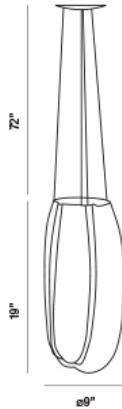

### Product Details

Item No.	:	30456-016
Finish	:	Chrome
Shade	:	Clear
Diameter	:	9"
Height	:	19"
Est. Weight	:	9.9 lbs
Approval	:	cETLus

### BULB DETAILS

No. of Bulbs	:	1
Bulb Type	:	A19
Bulb Wattage	:	60W
Bulb Socket	:	E26
Input Voltage	:	120V
Dimmable	:	Yes
Bulb Included	:	No

### Options Available

ITEM NO.	FINISH	SHADE
30456-016	Chrome	Clear

Elongated hand blown clear glass suspended from a chrome canopy

### TECHNICAL DETAILS

Hanging Support Type	:	Aircraft Cable
Aircraft Cable Length	:	72"
Power Wire Length	:	72"