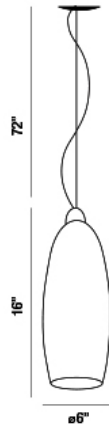

FOSCA, 1-LIGHT PENDANT

Product Details

Item No.	:	30455-016
Finish	:	Chrome
Shade	:	Gold
Diameter	:	6"
Height	:	16"
Est. Weight	:	5.72 lbs
Approval	:	cETLus

BULB DETAILS

No. of Bulbs	:	1
Bulb Type	:	A19
Bulb Wattage	:	60W
Bulb Socket	:	E26
Input Voltage	:	120V
Dimmable	:	Yes
Bulb Included	:	No

Options Available

ITEM NO.	FINISH	SHADE
30455-016	Chrome	Gold
30455-023	Chrome	Silver

Tri-opacity banded hand blown conical glass suspended from a chrome canopy

TECHNICAL DETAILS

Hanging Support Type	:	Aircraft Cable
Aircraft Cable Length	:	72"
Power Wire Length	:	72"