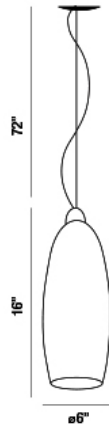

FOSCA, 1-LIGHT PENDANT

Product Details

Item No.	:	30455-023
Finish	:	Chrome
Shade	:	Silver
Diameter	:	6"
Height	:	16"
Est. Weight	:	5.72 lbs
Approval	:	cETLus

BULB DETAILS

No. of Bulbs	:	1
Bulb Type	:	A19
Bulb Wattage	:	60W
Bulb Socket	:	E26
Input Voltage	:	120V
Dimmable	:	Yes
Bulb Included	:	No

Options Available

ITEM NO.	FINISH	SHADE
30455-016	Chrome	Gold
30455-023	Chrome	Silver

Tri-opacity banded hand blown conical glass suspended from a chrome canopy

TECHNICAL DETAILS

Hanging Support Type	:	Aircraft Cable
Aircraft Cable Length	:	72"
Power Wire Length	:	72"