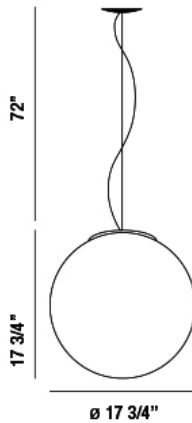

BORGO, 1-LIGHT PENDANT

Product Details

Item No.	:	30449-015
Finish	:	Chrome
Shade	:	Clear
Diameter	:	17.75"
Height	:	17.75"
Est. Weight	:	16.72 lbs
Approval	:	cETLus

BULB DETAILS

No. of Bulbs	:	1
Bulb Type	:	A19
Bulb Wattage	:	60W
Bulb Socket	:	E26
Input Voltage	:	120V
Dimmable	:	Yes
Bulb Included	:	No

Options Available

ITEM NO.	FINISH	SHADE
30449-015	Chrome	Clear
30449-022	Chrome	Amber
30449-039	Chrome	Smoke

TECHNICAL DETAILS

Hanging Support Type	:	Aircraft Cable
Aircraft Cable Length	:	72"
Power Wire Length	:	72"

Spherical hand blown glass rippled stamped and suspended from a chrome canopy

PROJECT INFORMATION

Job Name: Date: Type:

Comments: