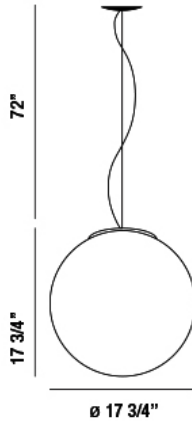

BORGO, 1-LIGHT PENDANT

Product Details

Item No.	:	30449-039
Finish	:	Chrome
Shade	:	Smoke
Diameter	:	17.75"
Height	:	17.75"
Est. Weight	:	16.72 lbs
Approval	:	cETLus

BULB DETAILS

No. of Bulbs	:	1
Bulb Type	:	A19
Bulb Wattage	:	60W
Bulb Socket	:	E26
Input Voltage	:	120V
Dimmable	:	Yes
Bulb Included	:	No

Options Available

ITEM NO.	FINISH	SHADE
30449-015	Chrome	Clear
30449-022	Chrome	Amber
30449-039	Chrome	Smoke

TECHNICAL DETAILS

Hanging Support Type	:	Aircraft Cable
Aircraft Cable Length	:	72"
Power Wire Length	:	72"

Spherical hand blown glass rippled stamped and suspended from a chrome canopy

PROJECT INFORMATION

Job Name: Date: Type:

Comments: