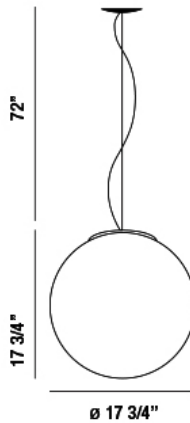

### Product Details

Item No.	:	30449-022
Finish	:	Chrome
Shade	:	Amber
Diameter	:	17.75"
Height	:	17.75"
Est. Weight	:	16.72 lbs
Approval	:	cETLus

### TECHNICAL DETAILS

Hanging Support Type	:	Aircraft Cable
Aircraft Cable Length	:	72"
Power Wire Length	:	72"

Spherical hand blown glass rippled stamped and suspended from a chrome canopy