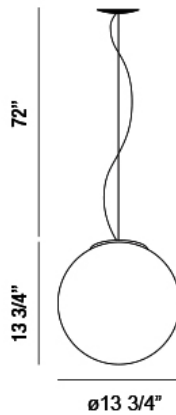

BORGO, 1-LIGHT PENDANT

Product Details

Item No.	:	30448-018
Finish	:	Chrome
Shade	:	Clear
Diameter	:	13.75"
Height	:	13.75"
Est. Weight	:	11 lbs
Approval	:	cETLus

BULB DETAILS

No. of Bulbs	:	1
Bulb Type	:	A19
Bulb Wattage	:	60W
Bulb Socket	:	E26
Input Voltage	:	120V
Dimmable	:	Yes
Bulb Included	:	No

Options Available

ITEM NO.	FINISH	SHADE
30448-018	Chrome	Clear
30448-025	Chrome	Amber
30448-032	Chrome	Smoke

TECHNICAL DETAILS

Hanging Support Type	:	Aircraft Cable
Aircraft Cable Length	:	72"
Power Wire Length	:	72"

Spherical hand blown glass rippled stamped and suspended from a chrome canopy

PROJECT INFORMATION

Job Name: Date: Type:

Comments: