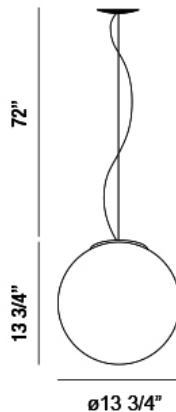

BORGO, 1-LIGHT PENDANT

Product Details

Item No.	:	30448-032
Finish	:	Chrome
Shade	:	Smoke
Diameter	:	13.75"
Height	:	13.75"
Est. Weight	:	11 lbs
Approval	:	cETLus

BULB DETAILS

No. of Bulbs	:	1
Bulb Type	:	A19
Bulb Wattage	:	60W
Bulb Socket	:	E26
Input Voltage	:	120V
Dimmable	:	Yes
Bulb Included	:	No

Options Available

ITEM NO.	FINISH	SHADE
30448-018	Chrome	Clear
30448-025	Chrome	Amber
30448-032	Chrome	Smoke

TECHNICAL DETAILS

Hanging Support Type	:	Aircraft Cable
Aircraft Cable Length	:	72"
Power Wire Length	:	72"

Spherical hand blown glass rippled stamped and suspended from a chrome canopy

PROJECT INFORMATION

Job Name: Date: Type:

Comments: