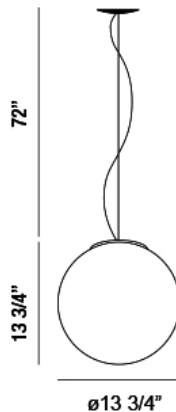

BORGO, 1-LIGHT PENDANT

Product Details

Item No.	:	30448-025
Finish	:	Chrome
Shade	:	Amber
Diameter	:	13.75"
Height	:	13.75"
Est. Weight	:	11 lbs
Approval	:	cETLus

BULB DETAILS

No. of Bulbs	:	1
Bulb Type	:	A19
Bulb Wattage	:	60W
Bulb Socket	:	E26
Input Voltage	:	120V
Dimmable	:	Yes
Bulb Included	:	No

Options Available

ITEM NO.	FINISH	SHADE
30448-018	Chrome	Clear
30448-025	Chrome	Amber
30448-032	Chrome	Smoke

TECHNICAL DETAILS

Hanging Support Type	:	Aircraft Cable
Aircraft Cable Length	:	72"
Power Wire Length	:	72"

Spherical hand blown glass rippled stamped and suspended from a chrome canopy

PROJECT INFORMATION

Job Name: Date: Type:

Comments: