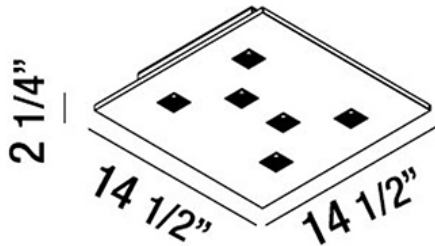

Options Available

ITEM NO.	FINISH	SHADE
30313-019	White	

Minimal aluminum suspended modular LED lights