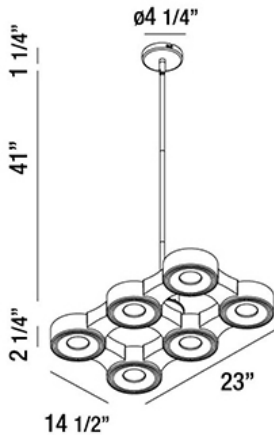

STAVRO, 6-LIGHT SURFACE MOUNT

Product Details

Item No.	:	30278-011
Finish	:	White
Length	:	23"
Width	:	14.5"
Height	:	2.25"
Est. Weight	:	22 lbs
Approval	:	cETLus

BULB DETAILS

No. of Bulbs	:	6
Bulb Type	:	LED
Bulb Wattage	:	9W
Bulb Socket	:	LED
Input Voltage	:	120V
Dimmable	:	Yes
Lumens	:	3600lm
Kelvin	:	3000K
Bulb Included	:	Yes

Options Available

ITEM NO.	FINISH	SHADE
30278-011	White	

Circular matte white downlight configurations

PROJECT INFORMATION

Job Name: Date: Type:

Comments: