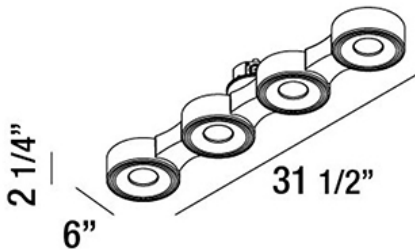

STAVRO, 4-LIGHT LINEAR LED SURFACE MOUNT

Product Details

Item No.	:	30276-017
Finish	:	White
Length	:	31.5"
Width	:	6"
Height	:	2.25"
Est. Weight	:	15.4 lbs
Approval	:	cETLus

BULB DETAILS

No. of Bulbs	:	4
Bulb Type	:	LED
Bulb Wattage	:	9W
Bulb Socket	:	LED
Input Voltage	:	120V
Dimmable	:	Yes
Lumens	:	2400lm
Kelvin	:	3000K
Bulb Included	:	Yes

Options Available

ITEM NO.	FINISH	SHADE
30276-017	White	

Circular matte white downlight configurations

PROJECT INFORMATION

Job Name: Date: Type:

Comments: