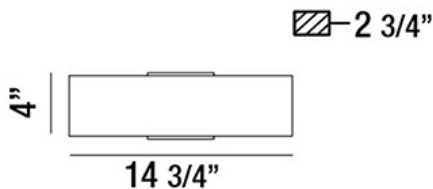

### Product Details

Item No.	:	30143-012
Finish	:	Aluminum
Width	:	14.75"
Height	:	4"
Max Extension	:	2.75"
Est. Weight	:	3.1 lbs
Approval	:	cETLus

### TECHNICAL DETAILS

Canopy Length	:	13.5"
Canopy Width	:	1.25"
Canopy Height	:	2.5"
Driver	:	9w Es Constant Current Driver