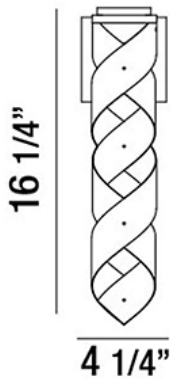

Options Available

ITEM NO.	FINISH	SHADE
30085-015	Bronze	

Bronze ribbons draped around a band of LED light

4 1/4"