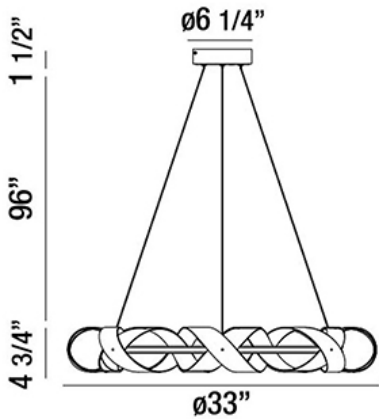

BANDERIA, MEDIUM LED CHANDELIER

Product Details

| | | |
|-------------|---|-----------|
| Item No. | : | 30080-010 |
| Finish | : | Bronze |
| Diameter | : | 33" |
| Height | : | 4.75" |
| Est. Weight | : | 17.82 lbs |
| Approval | : | cETLus |

BULB DETAILS

| | | |
|---------------|---|--------|
| No. of Bulbs | : | 1 |
| Bulb Type | : | LED |
| Bulb Wattage | : | 40W |
| Bulb Socket | : | LED |
| Input Voltage | : | 120V |
| Dimmable | : | Yes |
| Lumens | : | 3700lm |
| Kelvin | : | 3000K |
| CRI | : | 80+ |
| Bulb Included | : | Yes |

Options Available

| ITEM NO. | FINISH | SHADE |
|-----------|--------|-------|
| 30080-010 | Bronze | |

Bronze ribbons draped around a band of LED light

TECHNICAL DETAILS

| | | |
|----------------------|---|-------|
| Hanging Support Type | : | Wire |
| Wire Length | : | 96" |
| Canopy Diameter | : | 6.25" |
| Canopy Height | : | 1.5" |