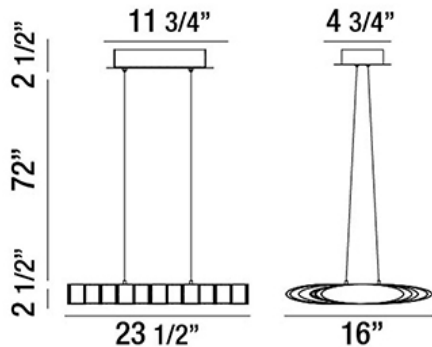

### Product Details

Item No.	:	30065-017
Finish	:	Chrome
Shade	:	Opal Polycarbonate
Length	:	23.5"
Width	:	16"
Height	:	2.5"
Est. Weight	:	21.23 lbs
Approval	:	cETLus

### TECHNICAL DETAILS

Hanging Support Type	:	Aircraft Cable
Aircraft Cable Length	:	72"
Power Wire Length	:	72"
Canopy Length	:	11.75"
Canopy Width	:	4.75"
Canopy Height	:	2.5"