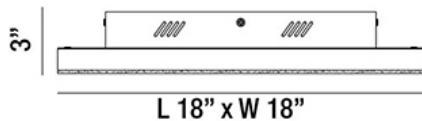

ZATINA, SMALL LED FLUSHMOUNT

Product Details

Item No.	:	30063-013
Finish	:	Chrome
Shade	:	Crystal
Length	:	14.25"
Width	:	14.25"
Height	:	3"
Est. Weight	:	11 lbs
Approval	:	cETLus

BULB DETAILS

No. of Bulbs	:	1
Bulb Type	:	LED
Bulb Wattage	:	16W
Bulb Socket	:	LED
Input Voltage	:	120V
Dimmable	:	Yes
Lumens	:	1440lm
Kelvin	:	3000K
Bulb Included	:	Yes

Options Available

ITEM NO.	FINISH	SHADE
30063-013	Chrome	Crystal

Clear bottom ring of chrome metal filled with a bed of crystals

PROJECT INFORMATION

Job Name: Date: Type:

Comments: