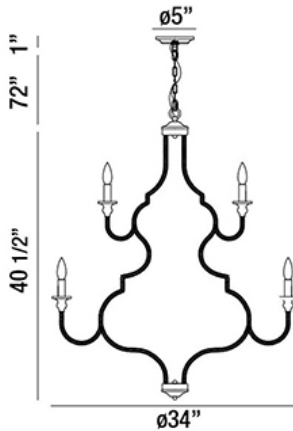

CORDA, 12-LIGHT CHANDELIER

Product Details

Item No.	:	30023-017
Finish	:	Oil Rubbed Bronze
Diameter	:	34"
Height	:	40.5"
Est. Weight	:	22 lbs
Approval	:	cETLus

BULB DETAILS

No. of Bulbs	:	12
Bulb Type	:	B10
Bulb Wattage	:	40W
Bulb Socket	:	E12
Input Voltage	:	120V
Dimmable	:	Yes
Bulb Included	:	No

Options Available

ITEM NO.	FINISH	SHADE
30023-017	Oil Rubbed Bronze	

Jute rope frame with bronze accents

TECHNICAL DETAILS

Hanging Support Type	:	Chain
Chain Length	:	72"
Canopy Length	:	1"
Canopy Diameter	:	5"