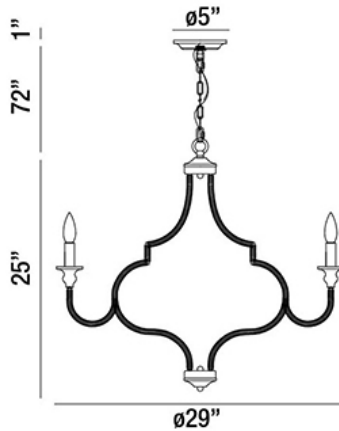

CORDA, 8-LIGHT CHANDELIER

Product Details

Item No.	:	30018-013
Finish	:	Oil Rubbed Bronze
Diameter	:	29"
Height	:	25"
Est. Weight	:	11 lbs
Approval	:	cETLus

BULB DETAILS

No. of Bulbs	:	8
Bulb Type	:	B10
Bulb Wattage	:	40W
Bulb Socket	:	E12
Input Voltage	:	120V
Dimmable	:	Yes
Bulb Included	:	No

Options Available

ITEM NO.	FINISH	SHADE
30018-013	Oil Rubbed Bronze	

Jute rope frame with bronze accents

TECHNICAL DETAILS

Hanging Support Type	:	Chain
Chain Length	:	72"
Canopy Diameter	:	5"
Canopy Height	:	1"