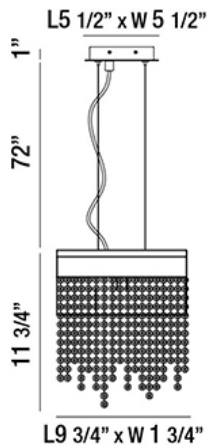

### Product Details

Item No.	:	30004-016
Finish	:	Chrome
Shade	:	Clear Crystal
Length	:	9.75"
Width	:	1.75"
Height	:	11.75"
Est. Weight	:	5.06 lbs
Approval	:	cETLus

### BULB DETAILS

No. of Bulbs	:	1
Bulb Type	:	LED
Bulb Wattage	:	10W
Bulb Socket	:	LED
Input Voltage	:	120V
Dimmable	:	Yes
Lumens	:	800lm
Kelvin	:	3000K
CRI	:	80+
Bulb Included	:	Yes

### TECHNICAL DETAILS

Hanging Support Type	:	Aircraft Cable
Aircraft Cable Length	:	72"
Canopy Length	:	5.5"
Canopy Width	:	5.5"
Canopy Height	:	1"