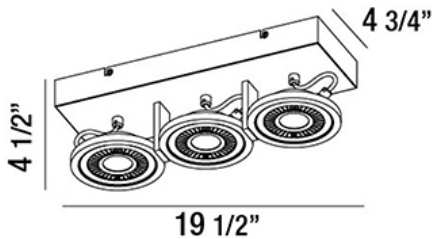

VISION, 3-LIGHT LED SURFACE MOUNT

Product Details

Item No.	:	29488-018
Finish	:	White
Length	:	14.75"
Width	:	4.75"
Height	:	4.5"
Est. Weight	:	6.25 lbs
Approval	:	cETLus

BULB DETAILS

No. of Bulbs	:	3
Bulb Type	:	LED
Bulb Voltage	:	30V
Bulb Wattage	:	5W
Bulb Socket	:	LED
Input Voltage	:	120V
Dimmable	:	Yes
Lumens	:	1350lm
Kelvin	:	3000K
CRI	:	80+
Bulb Included	:	Yes

Options Available

ITEM NO.	FINISH	SHADE
29488-018	White	

Black Rotating eyeball lens on contrasting matte finish frame

PROJECT INFORMATION

Job Name: Date: Type:

Comments: