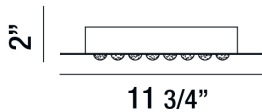

Options Available

ITEM NO.	FINISH	SHADE
29102-013	Chrome	Glass Diffuser

Casted piastra glass diffuser embedded in a polished chrome frame