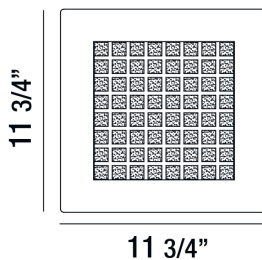

Options Available

ITEM NO.	FINISH	SHADE
29102-013	Chrome	Glass Diffuser

Casted piastra glass diffuser embedded in a polished chrome frame