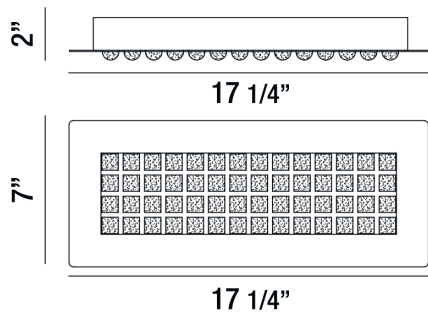

Options Available

ITEM NO.	FINISH	SHADE
29099-016	Chrome	Glass Diffuser

Casted piastra glass diffuser embedded in a polished chrome frame