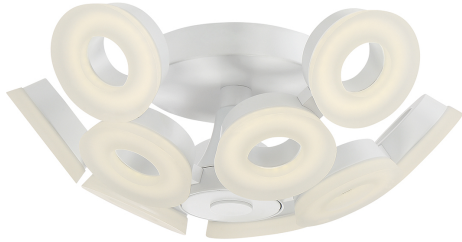

## GLENDALE, 10-LIGHT LED FLUSHMOUNT

### Product Details

Item No.	:	29096-015
Finish	:	White
Shade	:	Frosted
Diameter	:	17.75"
Height	:	5.5"
Est. Weight	:	11.66 lbs
Approval	:	cETLus

### BULB DETAILS

No. of Bulbs	:	10
Bulb Type	:	LED
Bulb Wattage	:	2.4W
Bulb Socket	:	LED
Input Voltage	:	120V
Dimmable	:	Yes
Lumens	:	3000lm
Kelvin	:	4200K
Bulb Included	:	Yes

### Options Available

ITEM NO.	FINISH	SHADE
29096-015	White	Frosted
29096-022	Black	Frosted
29096-039	Gold	Frosted

LED illuminated rings on matte finished spun aluminum frame