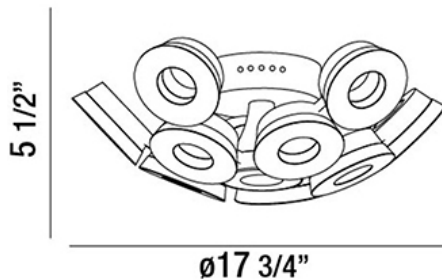

Options Available

ITEM NO.	FINISH	SHADE
29096-015	White	Frosted
29096-022	Black	Frosted
29096-039	Gold	Frosted

LED illuminated rings on matte finished spun aluminum frame