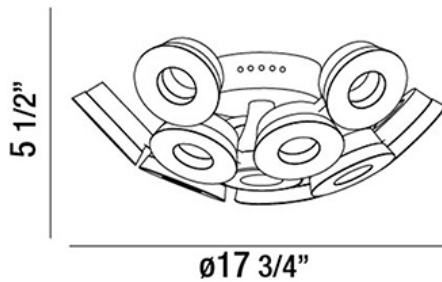

Options Available

ITEM NO.	FINISH	SHADE
29096-015	White	Frosted
29096-022	Black	Frosted
29096-039	Gold	Frosted

LED illuminated rings on matte finished spun aluminum frame