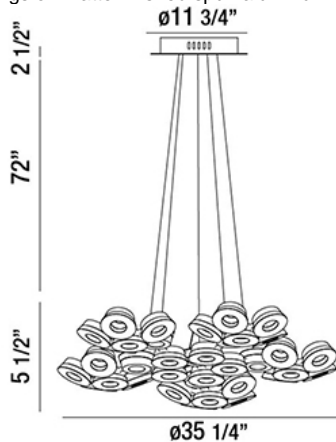

TECHNICAL DETAILS

Hanging Support Type	:	Aircraft Cable
Aircraft Cable Length	:	72"
Power Wire Length	:	72"
Canopy Diameter	:	11.75"
Canopy Height	:	2.5"

LED illuminated rings on matte finished spun aluminum frame