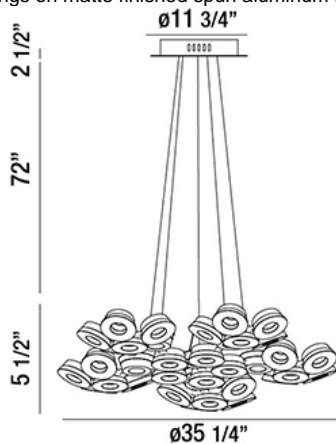

TECHNICAL DETAILS

Hanging Support Type	:	Aircraft Cable
Aircraft Cable Length	:	72"
Power Wire Length	:	72"
Canopy Diameter	:	11.75"
Canopy Height	:	2.5"

LED illuminated rings on matte finished spun aluminum frame