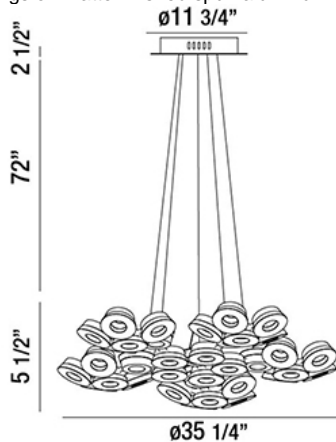

### Product Details

Item No.	:	29094-028
Finish	:	Black
Shade	:	Frosted
Diameter	:	35.25"
Height	:	5.5"
Est. Weight	:	31.46 lbs
Approval	:	cETLus

### BULB DETAILS

No. of Bulbs	:	30
Bulb Type	:	LED
Bulb Wattage	:	2.4W
Bulb Socket	:	LED
Input Voltage	:	120V
Dimmable	:	Yes
Lumens	:	4710lm
Kelvin	:	4200K
Bulb Included	:	Yes

### TECHNICAL DETAILS

Hanging Support Type	:	Aircraft Cable
Aircraft Cable Length	:	72"
Power Wire Length	:	72"
Canopy Diameter	:	11.75"
Canopy Height	:	2.5"

LED illuminated rings on matte finished spun aluminum frame