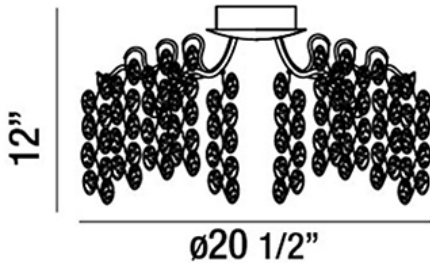

CAMPOBASSO, 5-LIGHT FLUSHMOUNT

Product Details

Item No.	:	29056-019
Finish	:	Gold
Shade	:	Clear And Amber
Diameter	:	20.5"
Height	:	12"
Est. Weight	:	15.84 lbs
Approval	:	cETLus

BULB DETAILS

No. of Bulbs	:	5
Bulb Type	:	G9
Bulb Wattage	:	40W
Bulb Socket	:	G9
Input Voltage	:	120V
Dimmable	:	Yes
Bulb Included	:	Yes

Options Available

ITEM NO.	FINISH	SHADE
29056-019	Gold	Clear And Amber

Intricate gold metal wire frame adorned by delicately hand strung glass wafers

PROJECT INFORMATION

Job Name: Date: Type:

Comments: